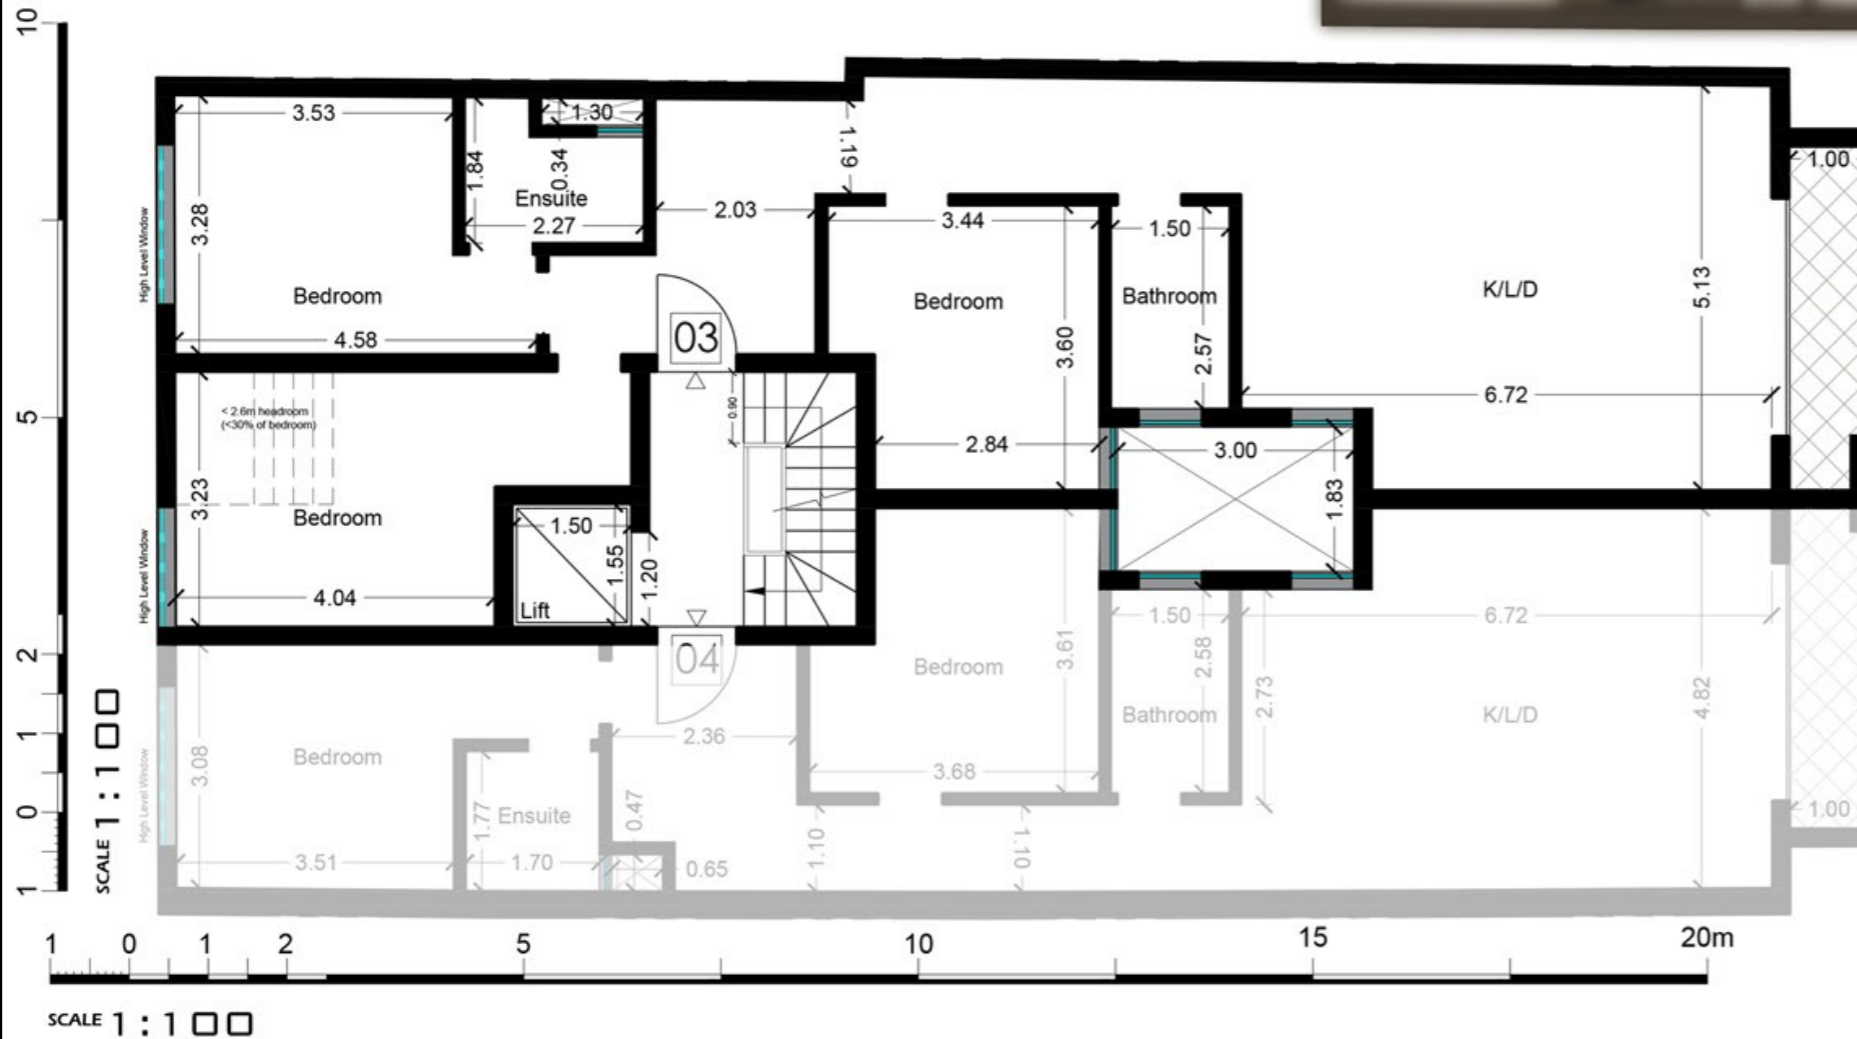

# Northern Heights

Mellieha

Apartment 03  
Second Floor (Level 2)

Artistic Impression Only  
Beams may protrude with  
minimum headroom of 2.1m

Internal : 112.8 m<sup>2</sup> External : 4.7 m<sup>2</sup>  
Total Area : 117.5 m<sup>2</sup> circa